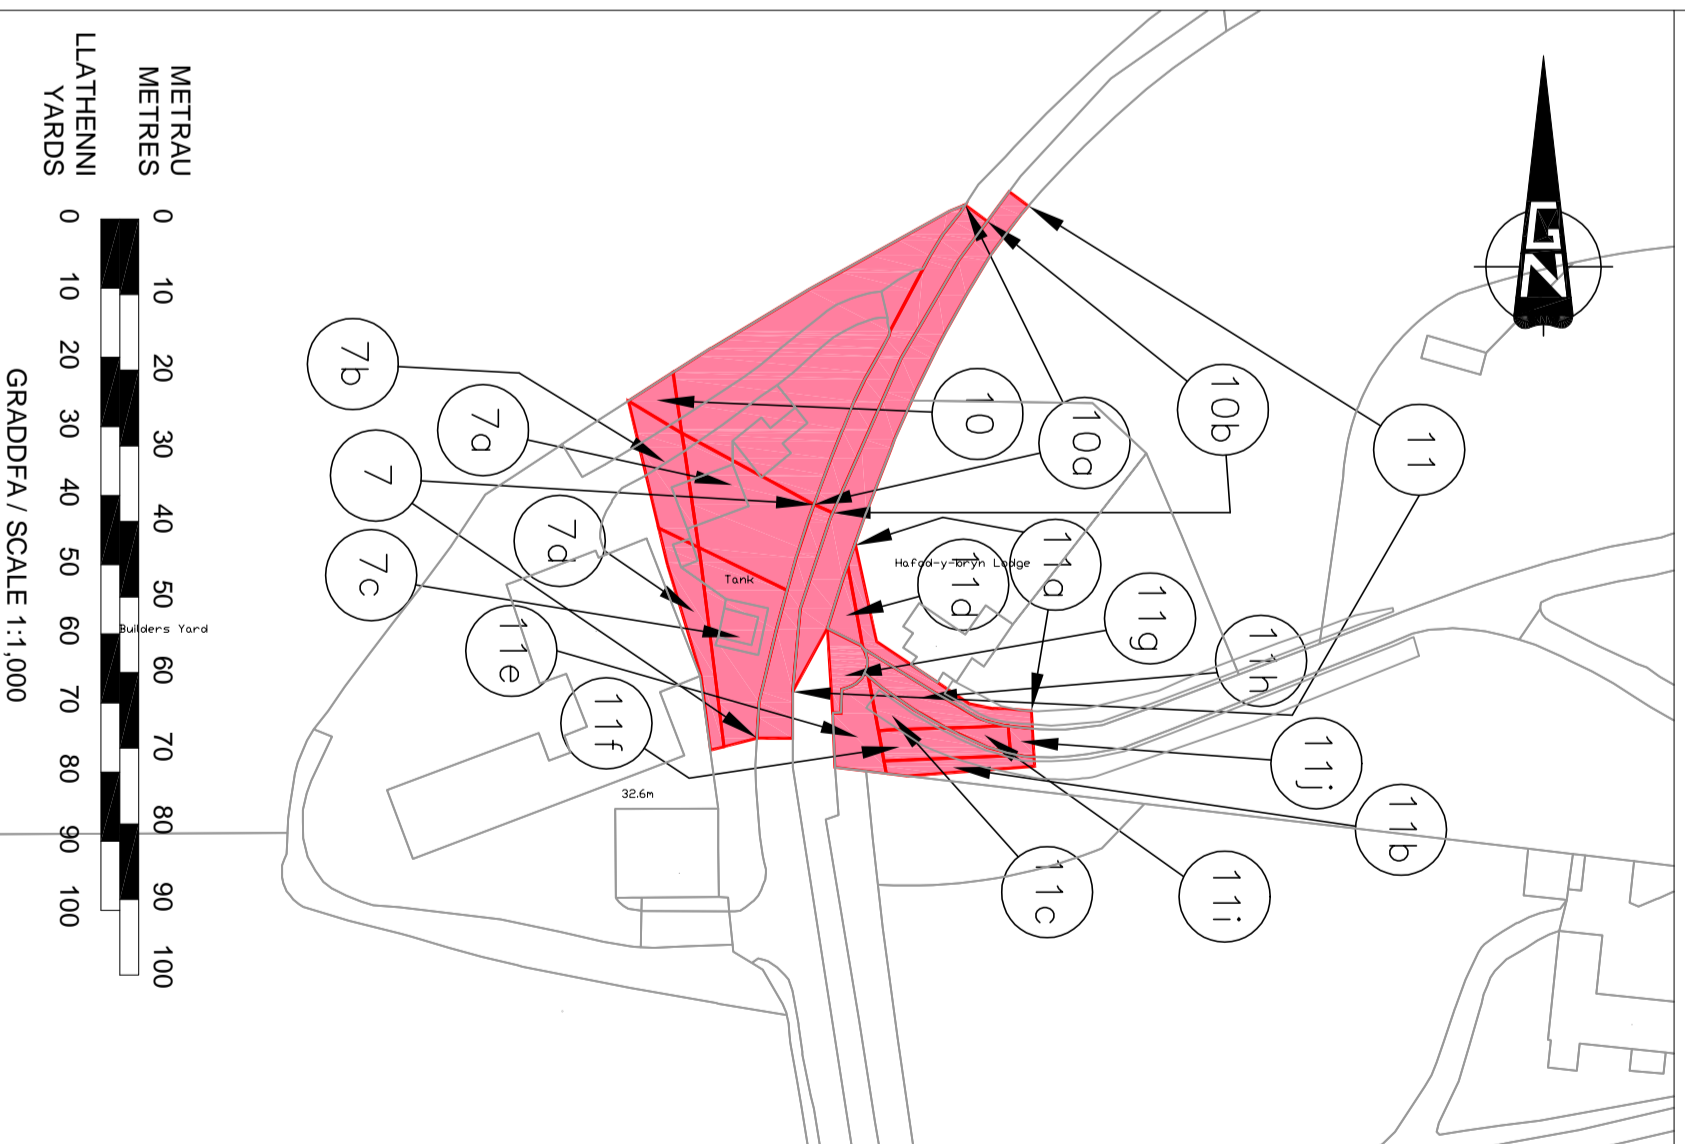

TAFLEN 2

NODIADAU/NOTES

- Allwedd / Key
- Teitl / Title
- Hawddfrainnt / Easement

MEWNOSODIAD A / INSERT A SCALE 1:1000

METRAU / METRES / YARDS  
 0 10 20 30 40 50 60 70 80 90 100  
 GRADDFA / SCALE 1:1250

Prepared by: [Name]  
 Date: [Date]  
 Scale: 1:1250

MAP SY'N CYFEIRIO I GYLLUN CYNGOR  
 GWYNEDD (A496 GWELLIANNAU  
 MYNEDIAD I LANBEDR) GORCHYMYN  
 PRYNU GORFODOL 202-

MAP REFERRED TO IN GWYNEDD  
 COUNCIL (A496 LLANBEDR ACCESS  
 IMPROVEMENT SCHEME) COMPULSORY  
 PURCHASE ORDER 202-

GORCHYMYN PRYNU GORFODOL  
 TAFLEN 2 O 2

COMPULSORY PURCHASE ORDER  
 SHEET 2 OF 2