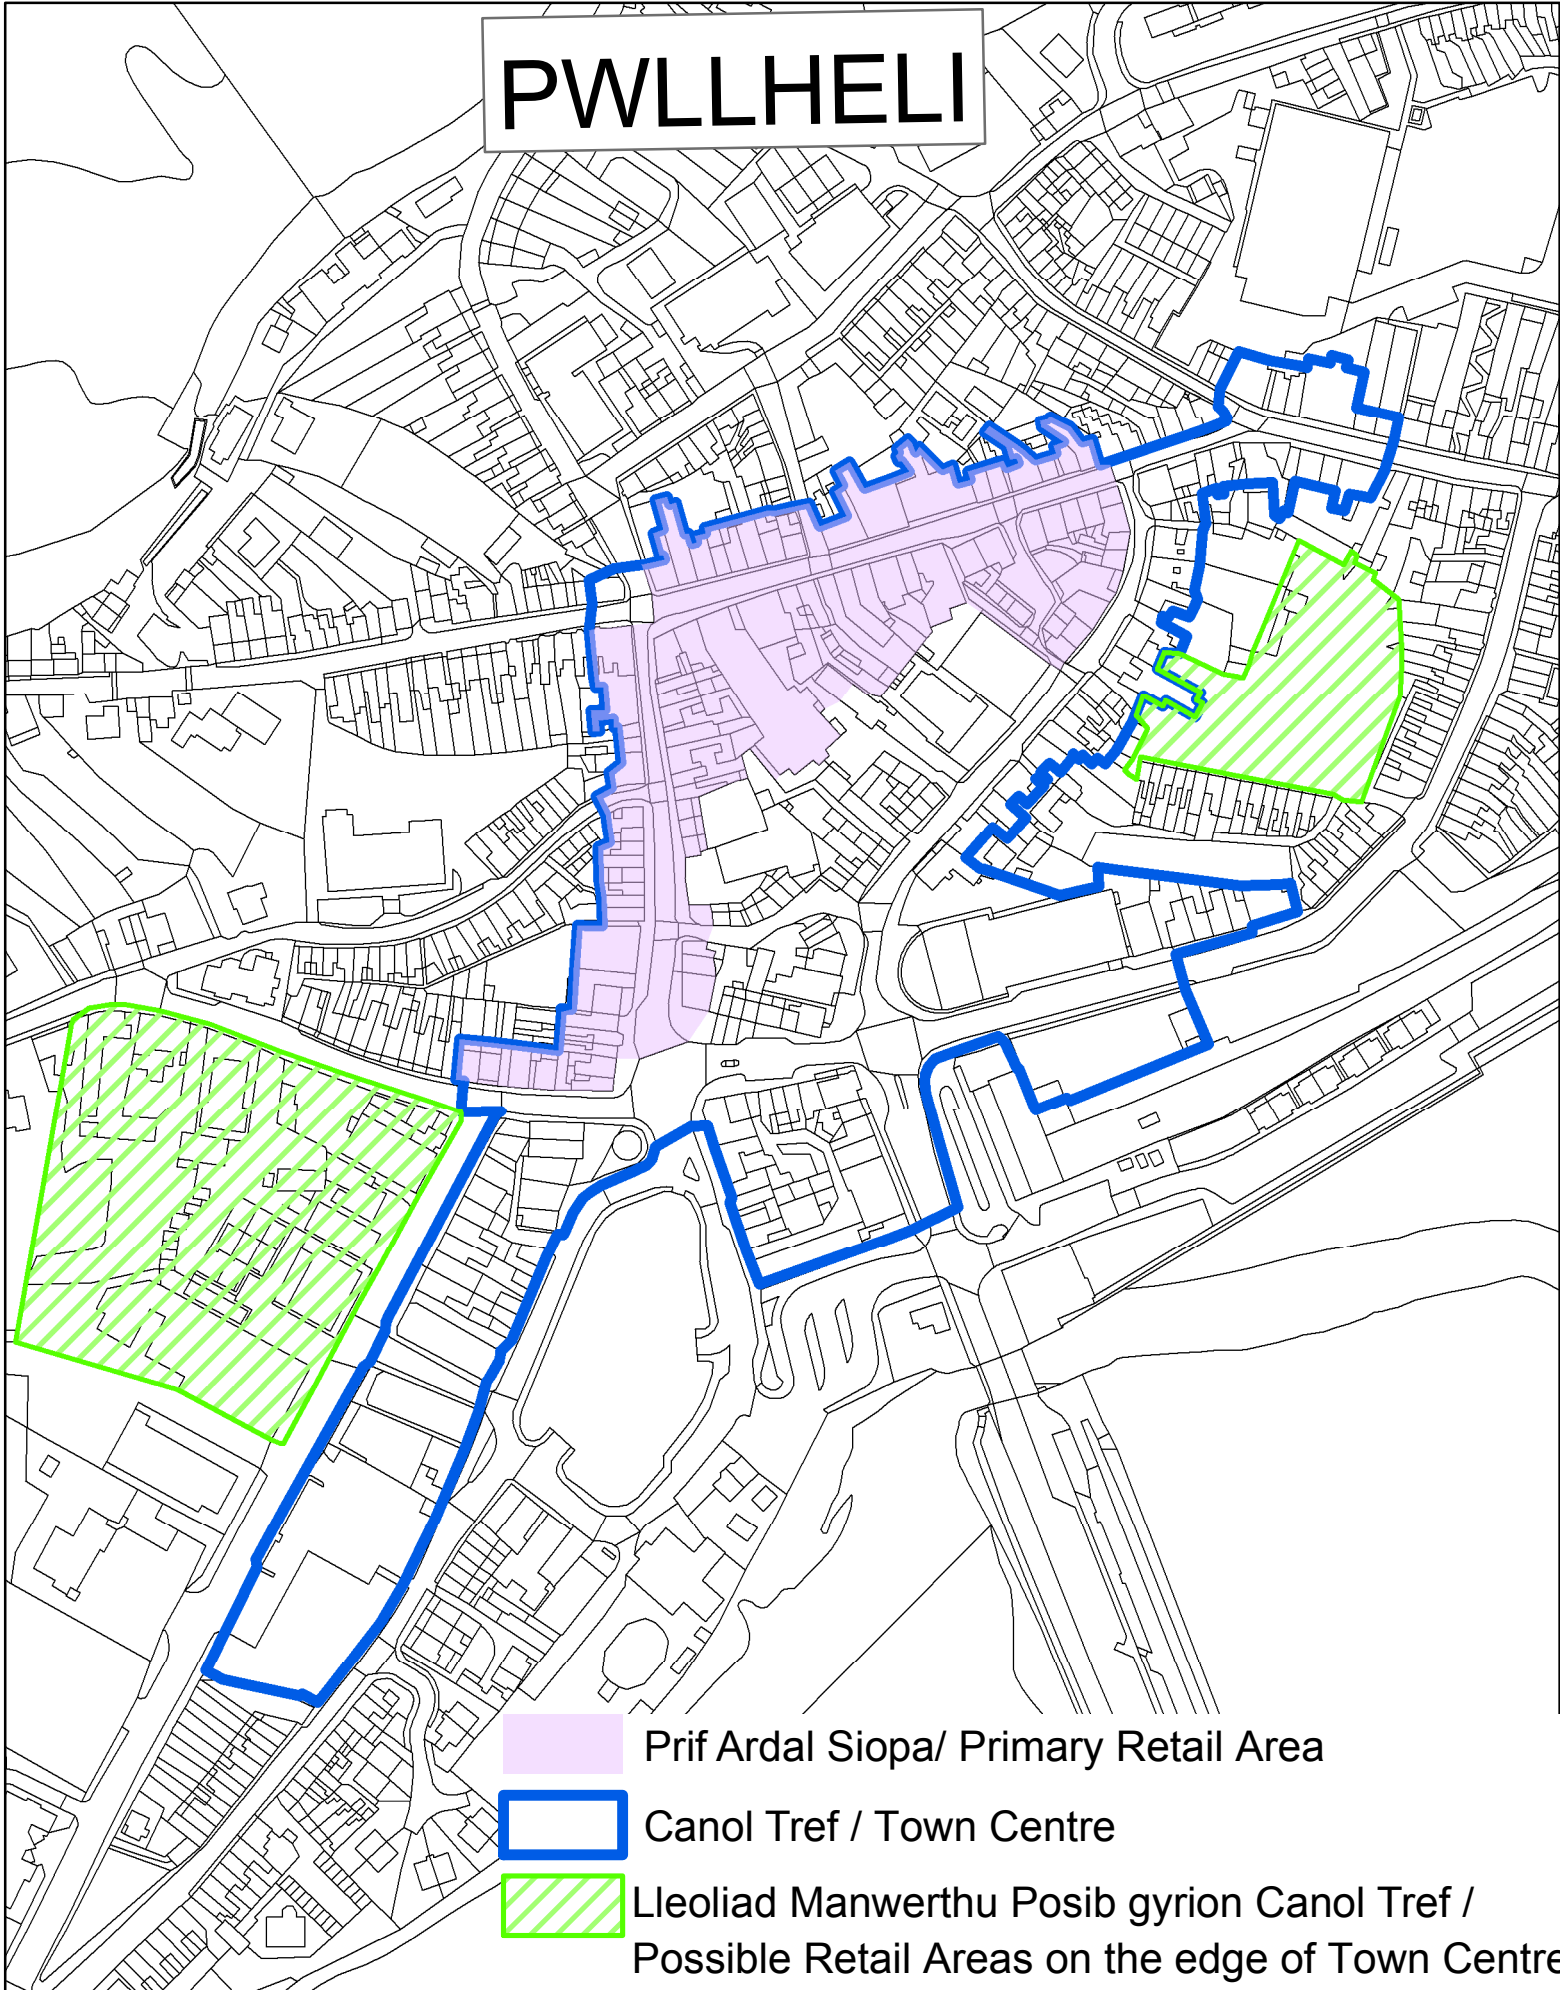

# PWLLHELI

 Prif Ardal Siopa/ Primary Retail Area

 Canol Tref / Town Centre

 Lleoliad Manwerthu Posib gyron Canol Tref / Possible Retail Areas on the edge of Town Centre

1:2,357