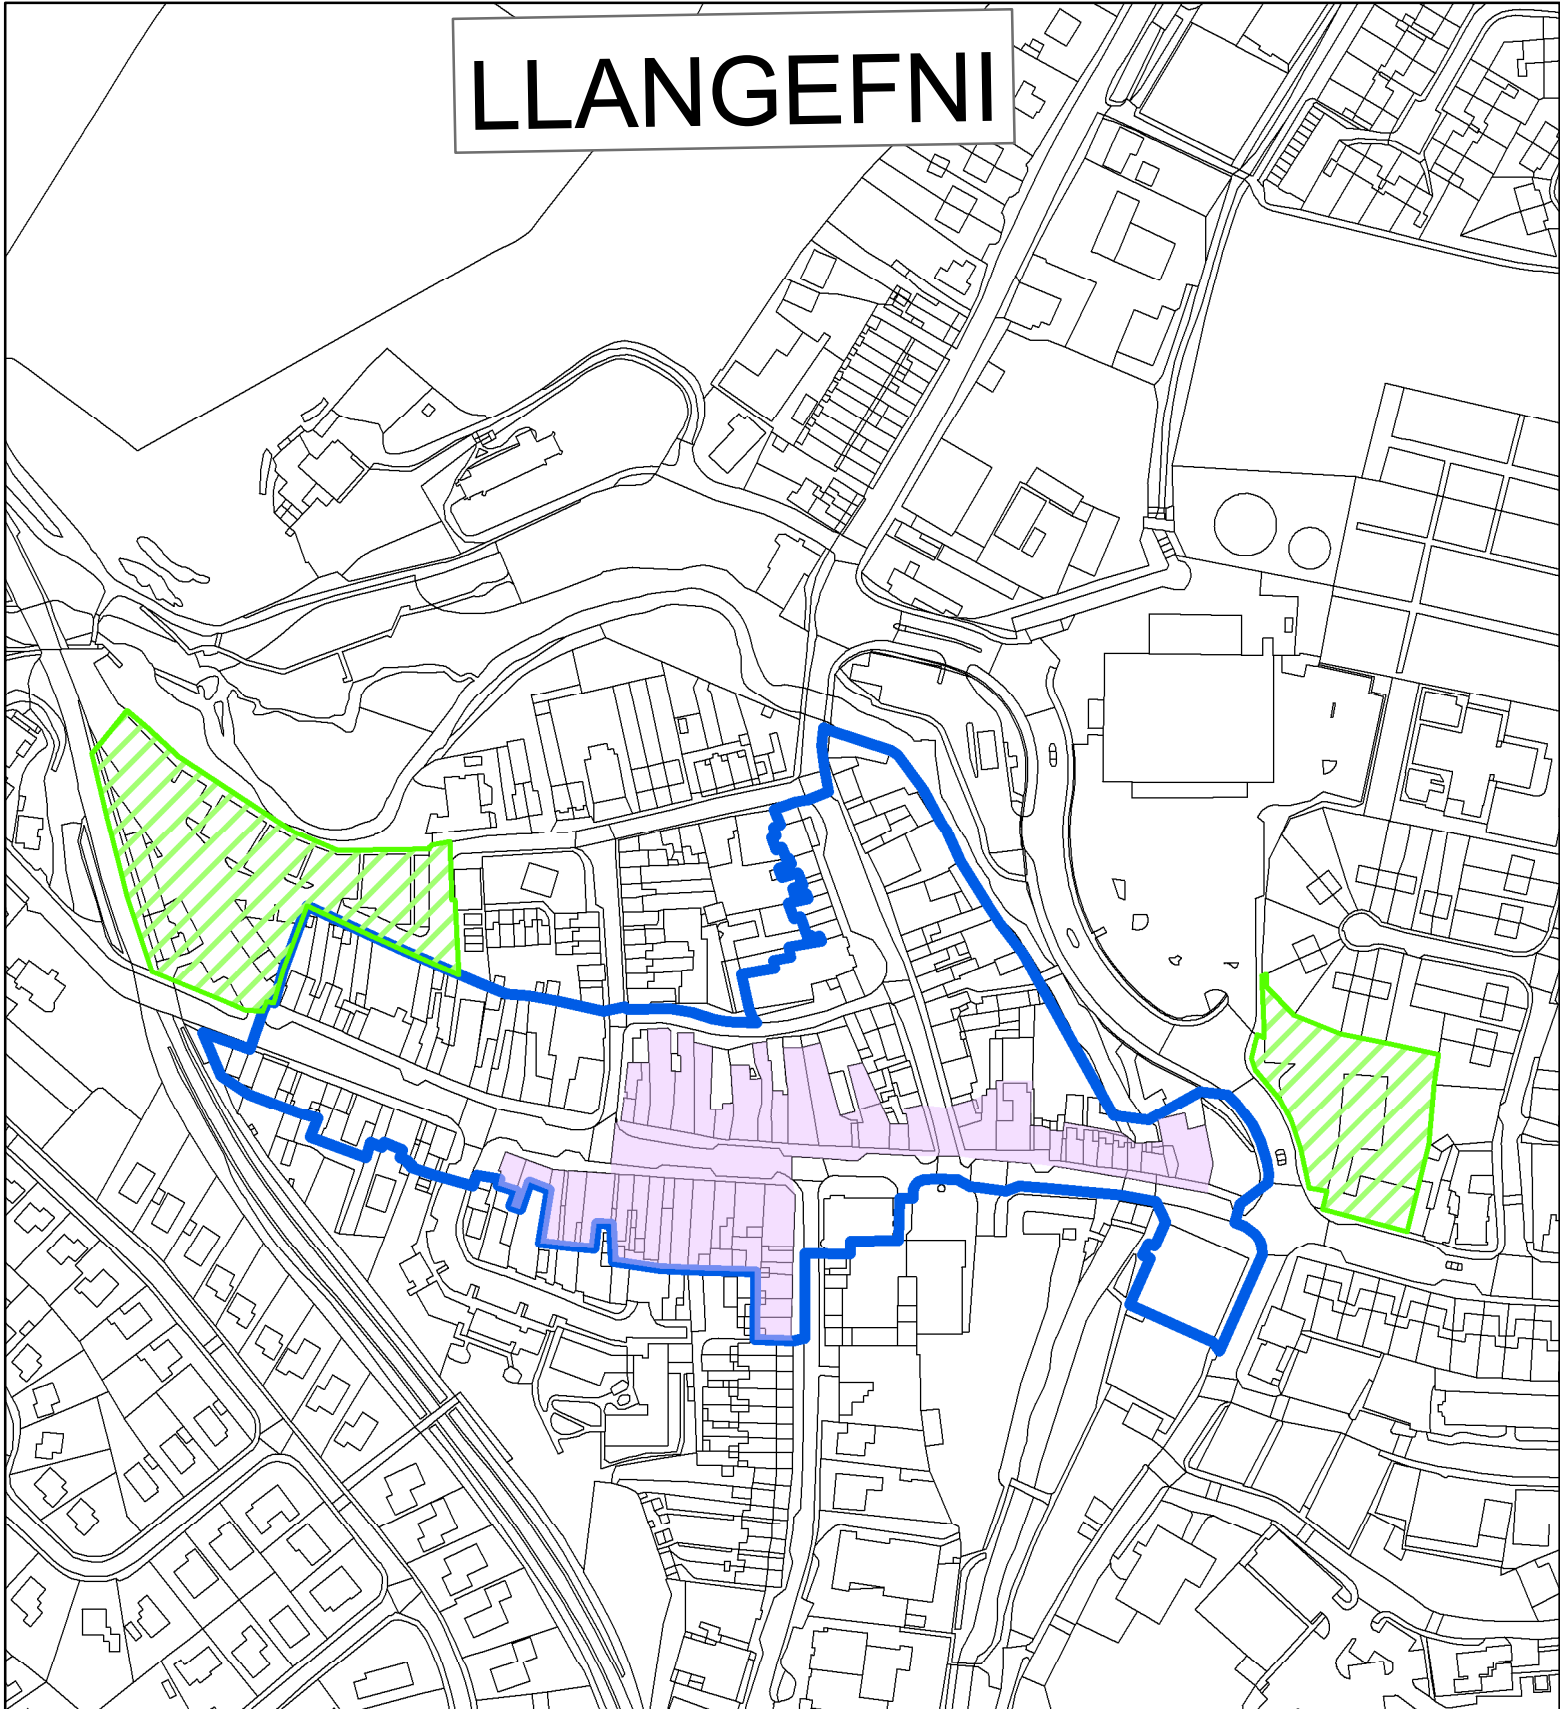

# LLANGEFNI

-  Prif Ardal Siopa / Primary Shopping Area
-  Canol Tref / Town Centre
-  Lleoliad Manwerthu Posib gyrion Canol Tref / Possible retail sites on the edge of Town Centre

1:2,538