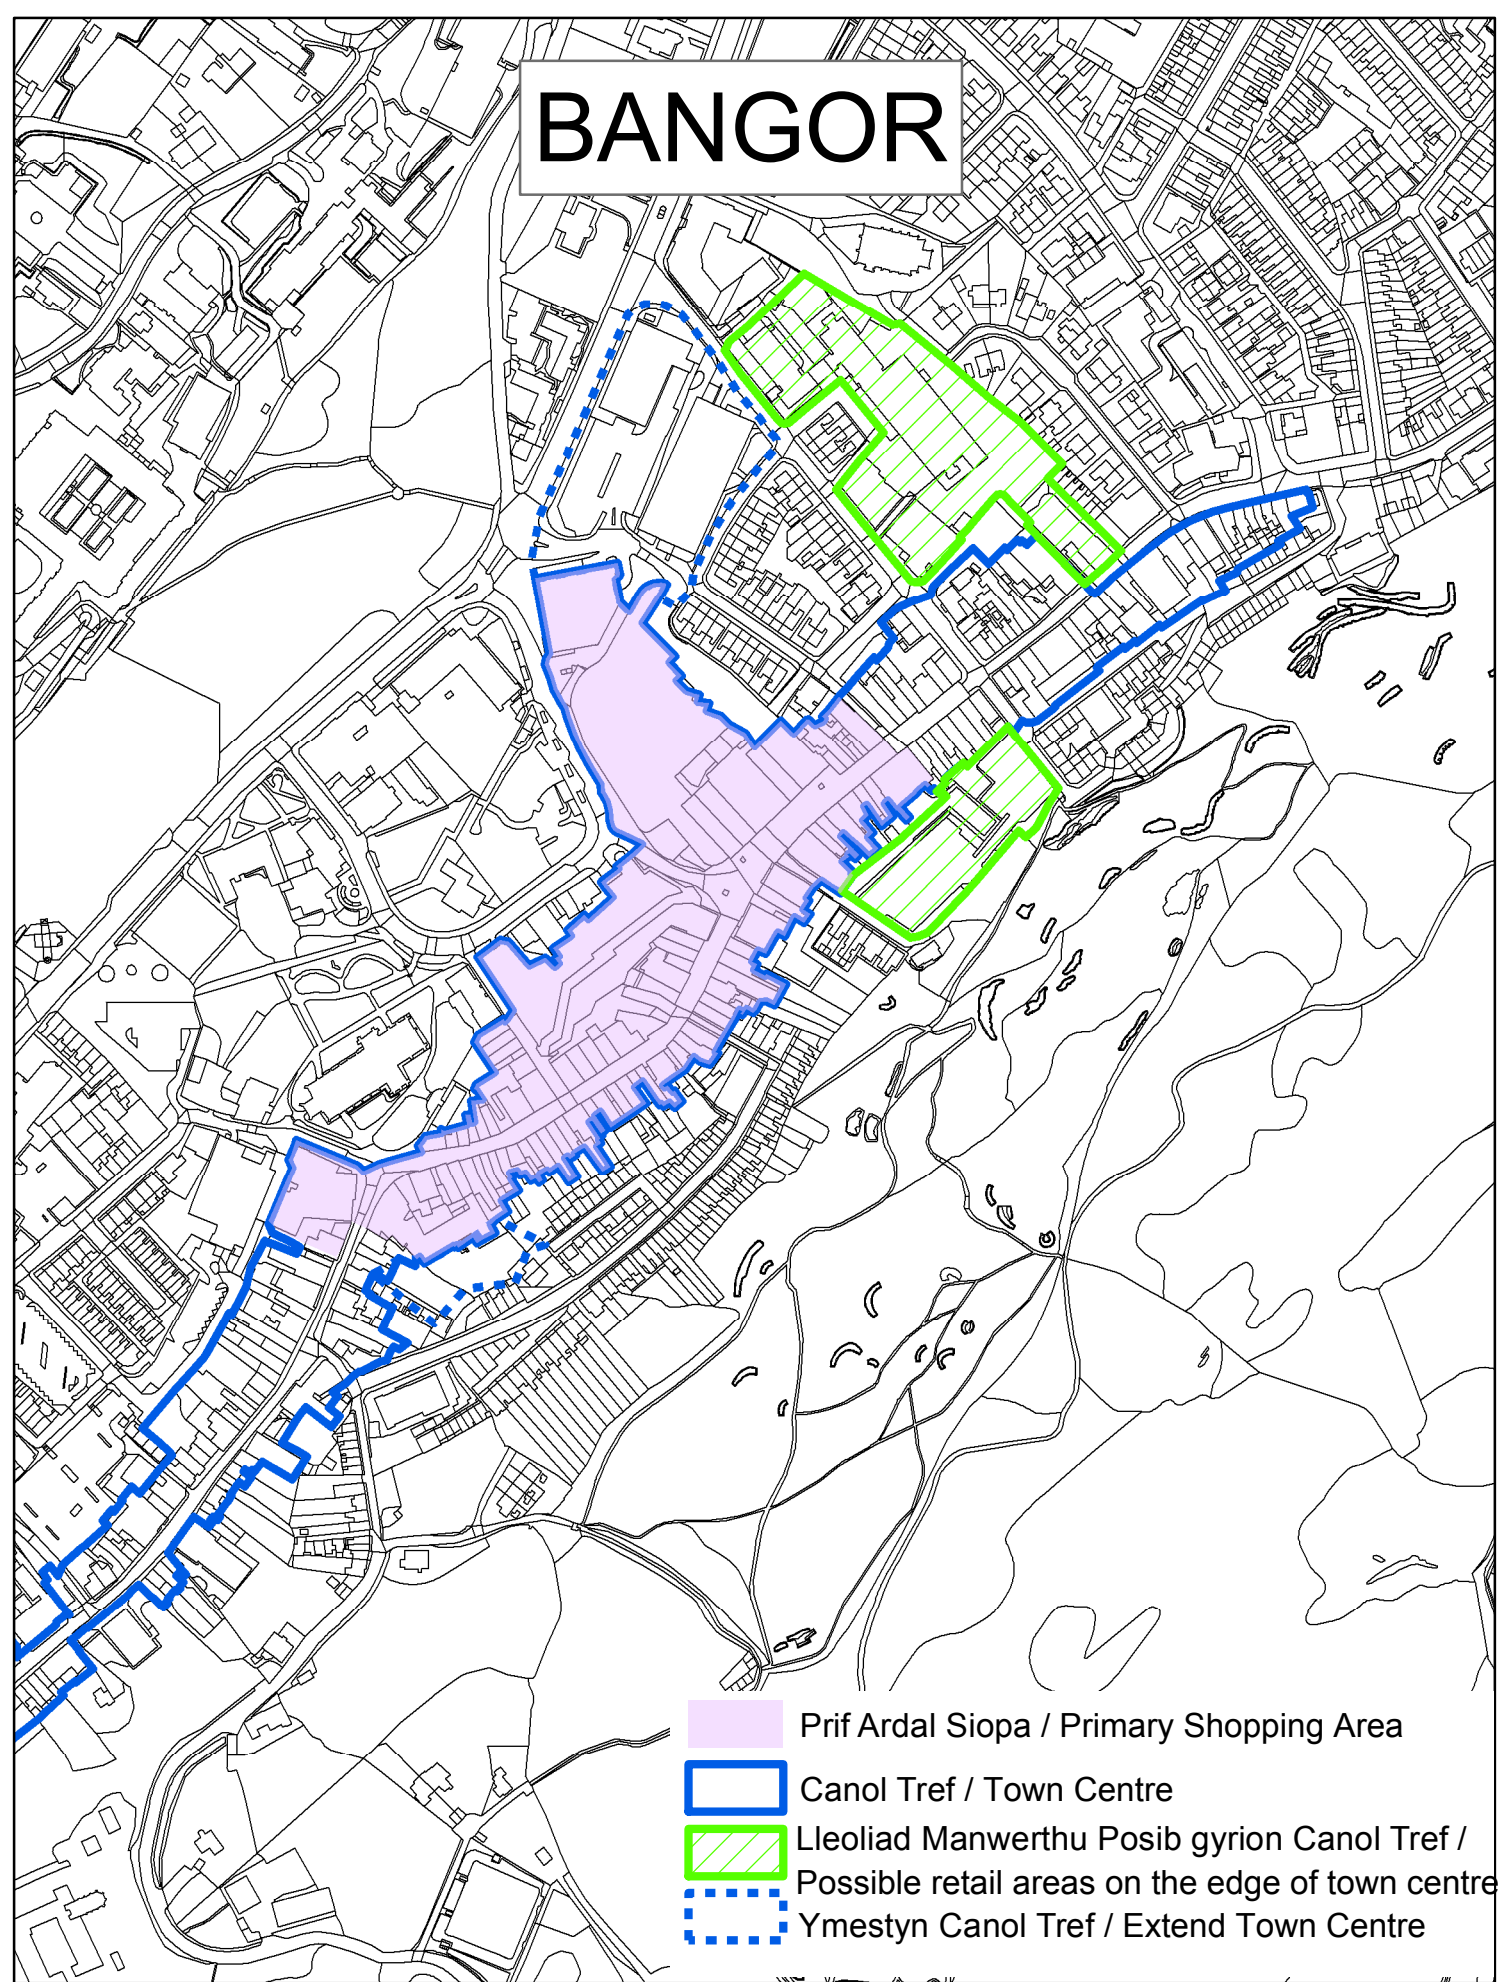

# BANGOR

-  Prif Ardal Siopa / Primary Shopping Area
-  Canol Tref / Town Centre
-  Lleoliad Manwerthu Posib gyron Canol Tref / Possible retail areas on the edge of town centre
-  Ymestyn Canol Tref / Extend Town Centre