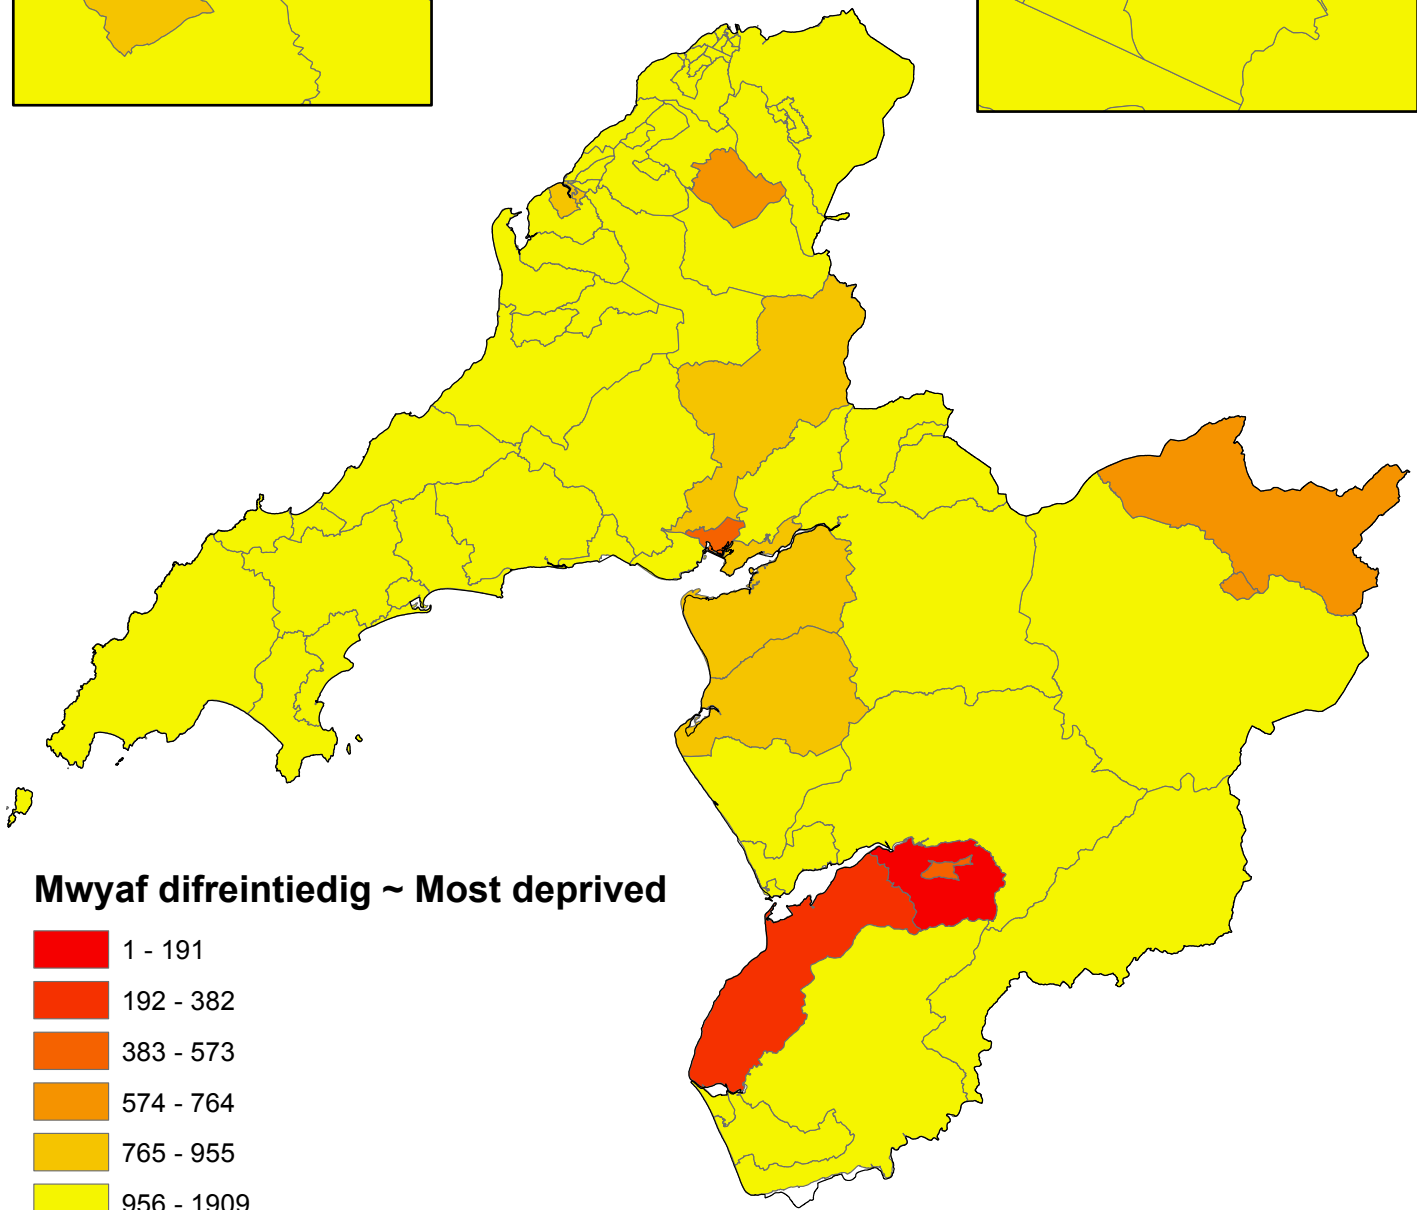

MALIC 2014 - Parth yr Amgylchedd Ffisegol WIMD 2014 - Physical Environment Domain

Ardal Caernarfon Area

Ardal Bangor Area

Lleiaf difreintiedig ~ Least deprived

Ffynhonnell y Data: MALIC 2014, Llywodraeth Cymru
Data Source: WIMD 2014, Welsh Government

1:500,000

Gwasanaeth Ymchwil a Dadansoddeg, Adran Strategol a Gwella
© Hawlfraint y Goron a hawliau cronfa ddata 2014 Arolwg Ordnans 100023387

© Crown copyright and database rights 2014 Ordnance Survey 100023387
Research and Analytics Service, Strategic and Improvement Department