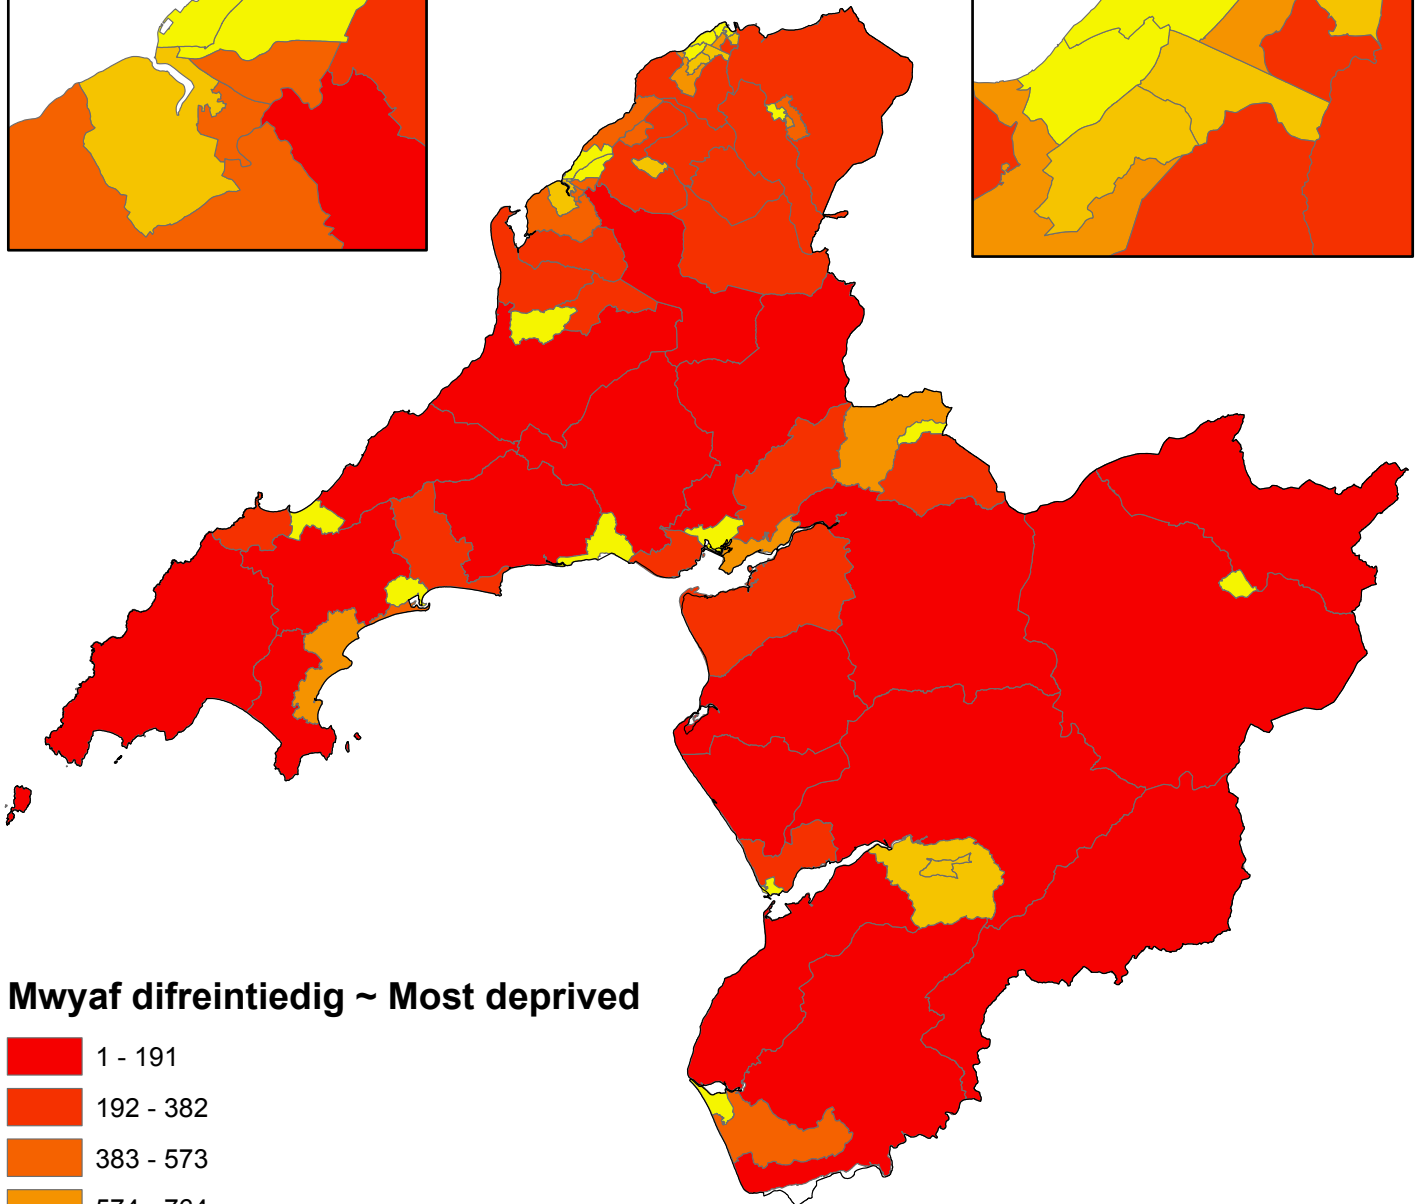

MALIC 2014 - Parth Mynediad Ddaearyddol i Wasanaethau WIMD 2014 - Geographical Access to Services Domain

Ardal Caernarfon Area

Ardal Bangor Area

Mwyaf difreintiedig ~ Most deprived

Lleiaf difreintiedig ~ Least deprived

Ffynhonnell y Data: MALIC 2014, Llywodraeth Cymru
Data Source: WIMD 2014, Welsh Government

1:500,000

Gwasanaeth Ymchwil a Dadansoddeg, Adran Strategol a Gwella
© Hawlfraint y Goron a hawliau cronfa ddata 2014 Arolwg Ordnans 100023387

© Crown copyright and database rights 2014 Ordnance Survey 100023387
Research and Analytics Service, Strategic and Improvement Department