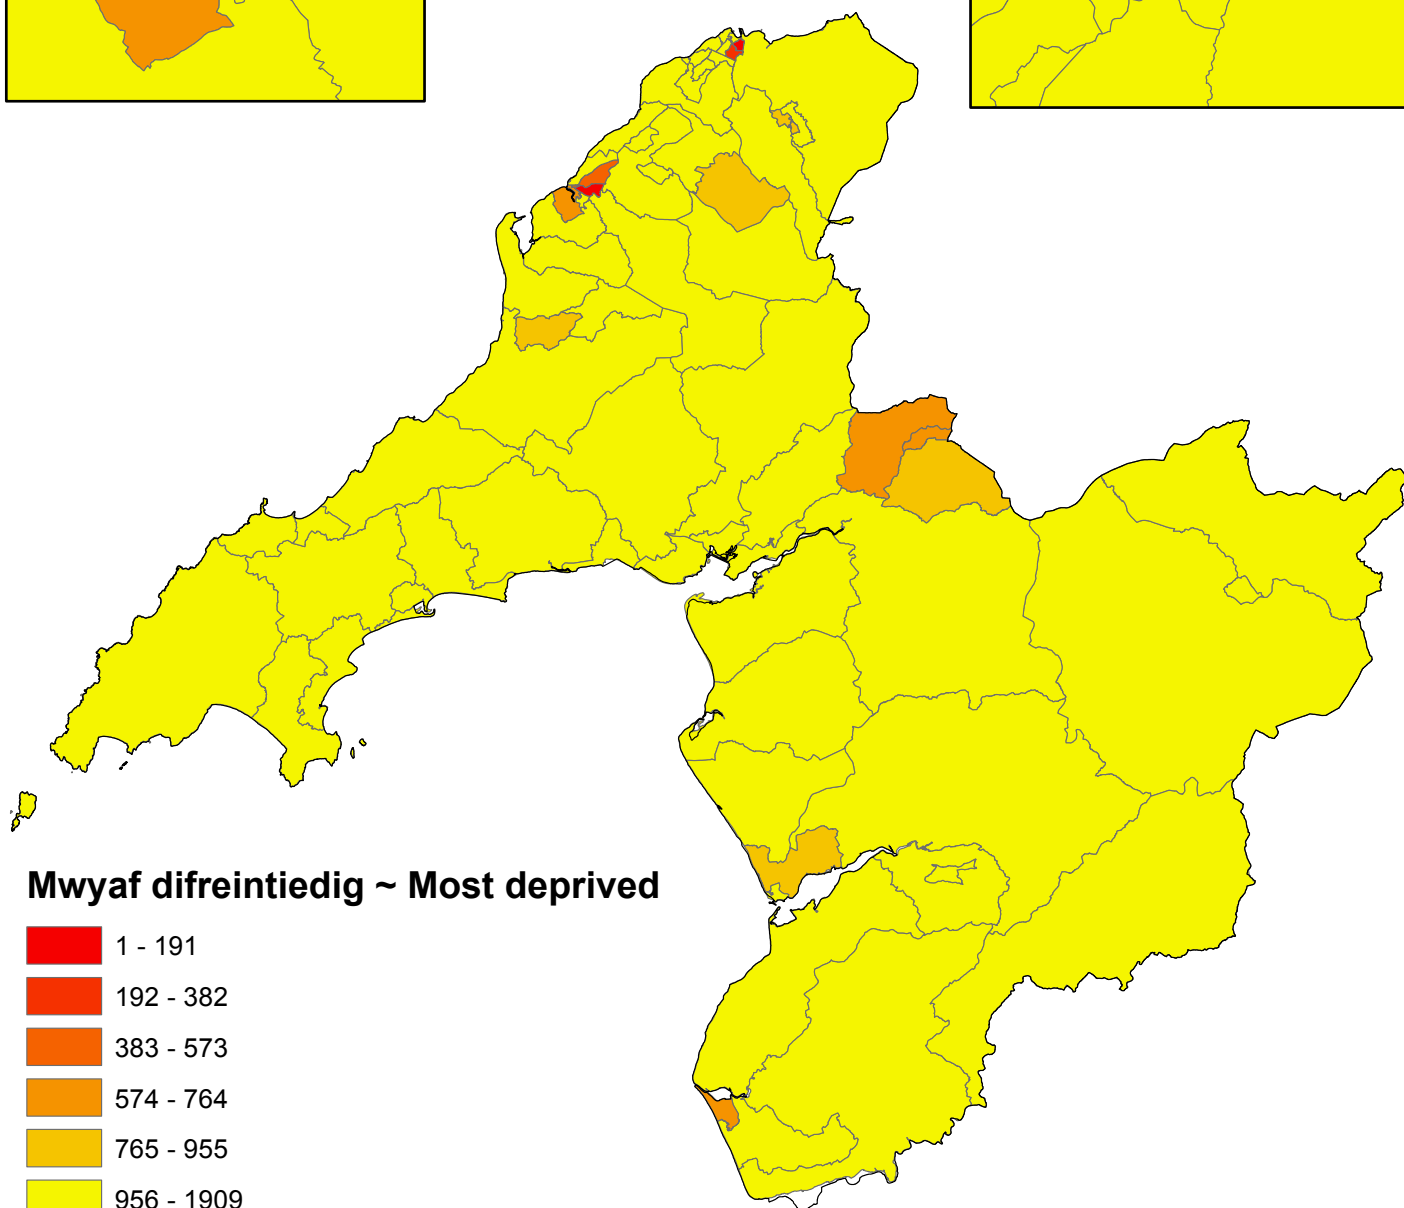

MALIC 2014 - Parth lechyd

WIMD 2014 - Health Domain

Ardal Caernarfon Area

Ardal Bangor Area

Mwyaf difreintiedig ~ Most deprived

Lleiaf difreintiedig ~ Least deprived

Ffynhonnell y Data: MALIC 2014, Llywodraeth Cymru
Data Source: WIMD 2014, Welsh Government

1:500,000

Gwasanaeth Ymchwil a Dadansoddeg, Adran Strategol a Gwella
© Hawlfraint y Goron a hawliau cronfa ddata 2014 Arolwg Ordnans 100023387

© Crown copyright and database rights 2014 Ordnance Survey 100023387
Research and Analytics Service, Strategic and Improvement Department