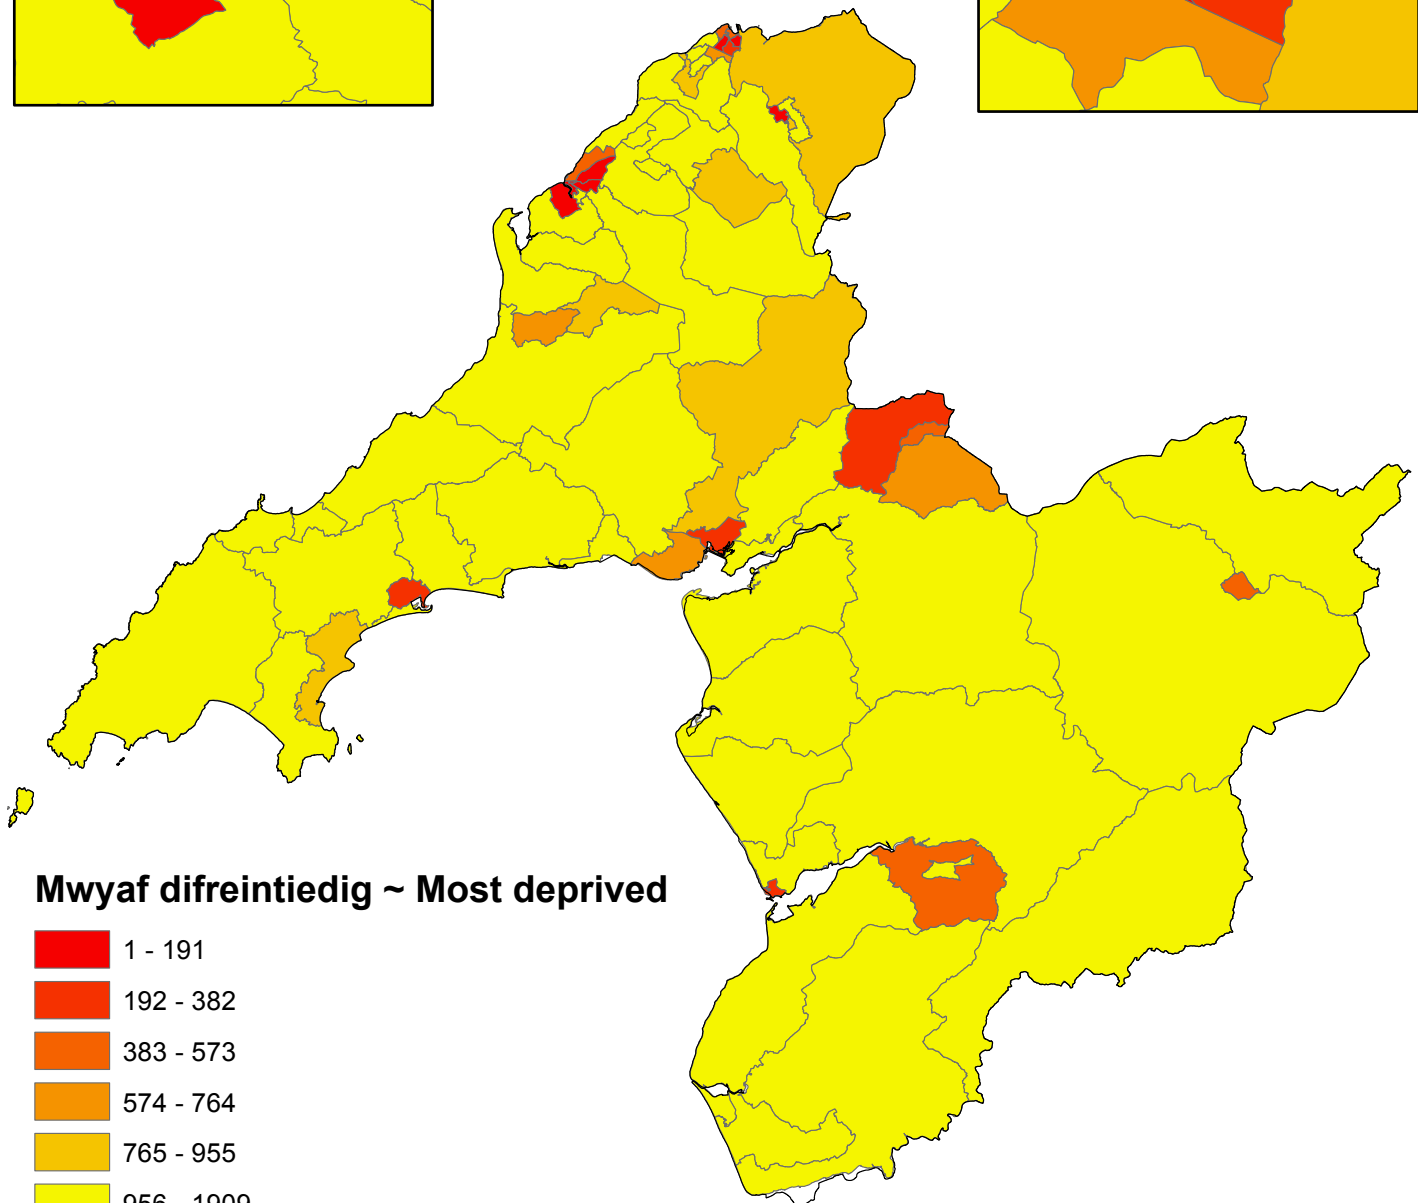

MALIC 2014 - Parth Diogelwch Cymunedol WIMD 2014 - Community Safety Domain

Ardal Caernarfon Area

Ardal Bangor Area

Mwyaf difreintiedig ~ Most deprived

Lleiaf difreintiedig ~ Least deprived

Ffynhonnell y Data: MALIC 2014, Llywodraeth Cymru
Data Source: WIMD 2014, Welsh Government

1:500,000

Gwasanaeth Ymchwil a Dadansoddeg, Adran Strategol a Gwella
© Hawlfraint y Goron a hawliau cronfa ddata 2014 Arolwg Ordnans 100023387

© Crown copyright and database rights 2014 Ordnance Survey 100023387
Research and Analytics Service, Strategic and Improvement Department