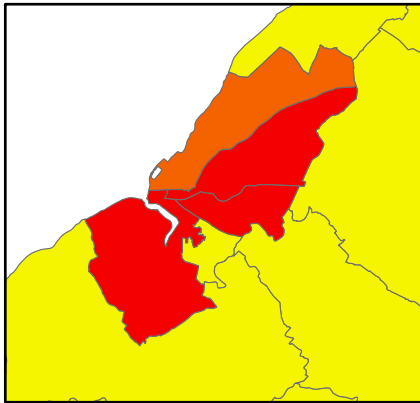

MALIC 2014 - Parth Diogelwch Cymunedol WIMD 2014 - Community Safety Domain

Ardal Caernarfon Area

Ardal Bangor Area

Mwyaf difreintiedig ~ Most deprived

Lleiaf difreintiedig ~ Least deprived

Ffynhonnell y Data: MALIC 2014, Llywodraeth Cymru
Data Source: WIMD 2014, Welsh Government

1:500,000

Gwasanaeth Ymchwil a Dadansoddeg, Adran Strategol a Gwella
© Hawlfraint y Goron a hawliau cronfa ddata 2014 Arolwg Ordnans 100023387

© Crown copyright and database rights 2014 Ordnance Survey 100023387
Research and Analytics Service, Strategic and Improvement Department