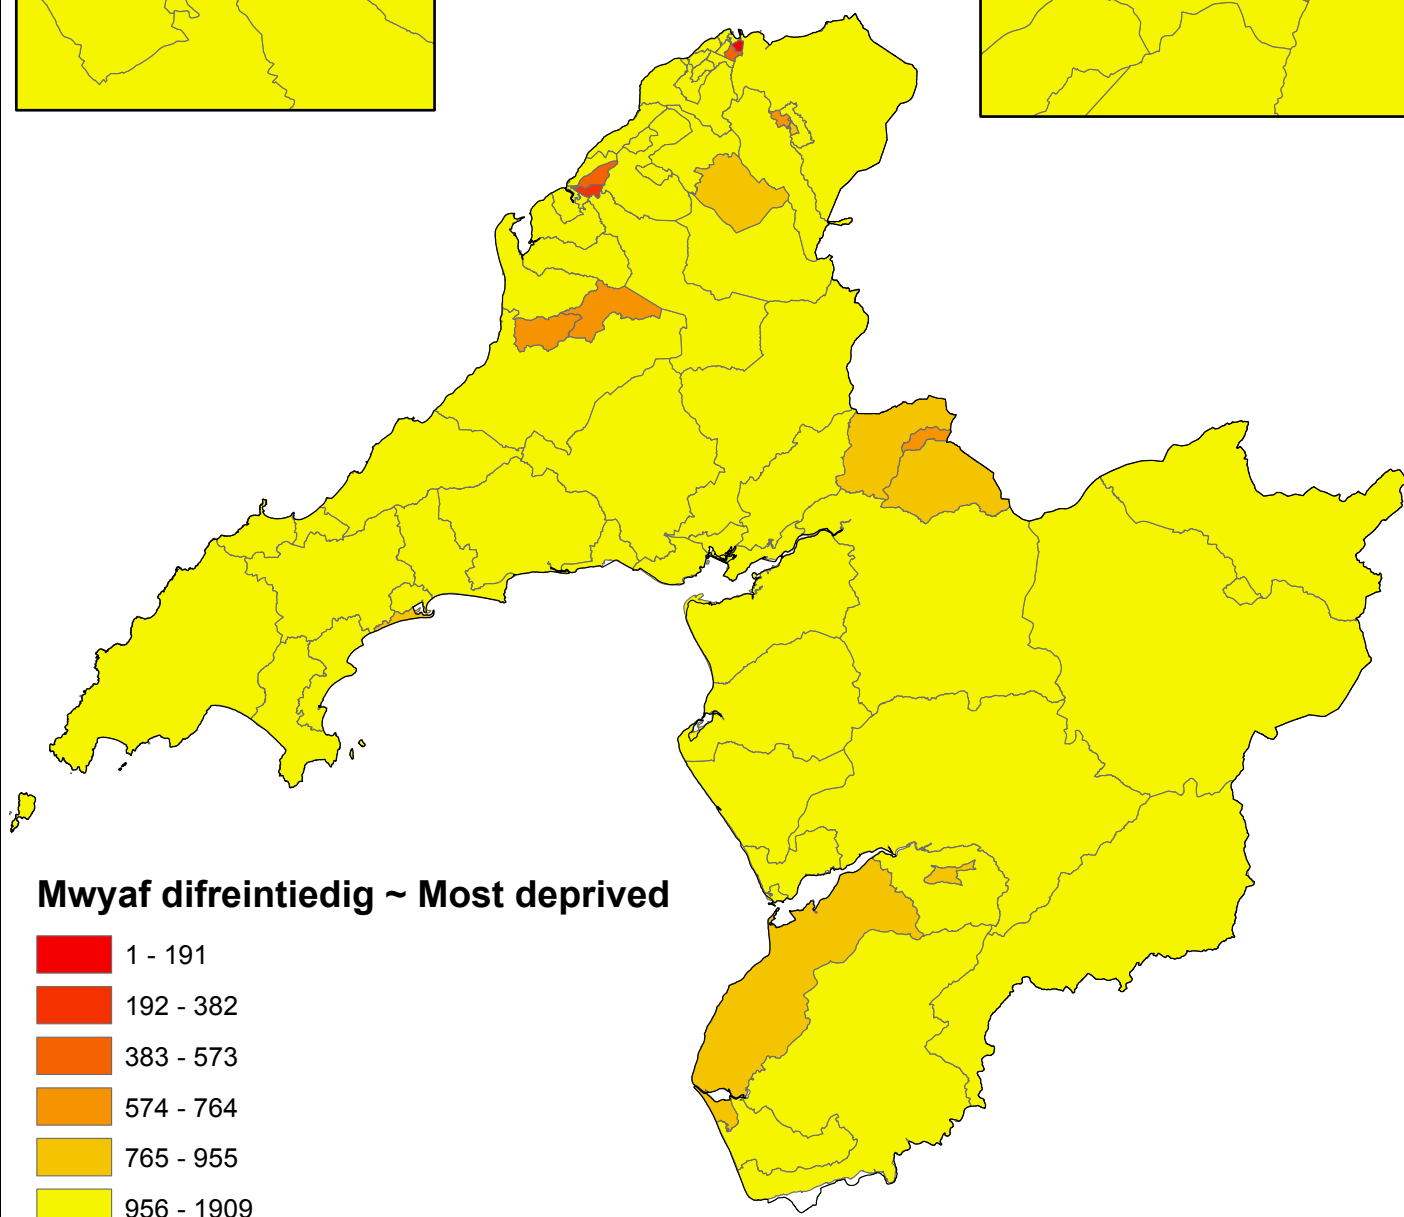

MALIC 2014 - Parth Cyflogaeth WIMD 2014 - Employment Domain

Ardal Caernarfon Area

Ardal Bangor Area

Mwyaf difreintiedig ~ Most deprived

Lleiaf difreintiedig ~ Least deprived

Ffynhonnell y Data: MALIC 2014, Llywodraeth Cymru
Data Source: WIMD 2014, Welsh Government

1:500,000

Gwasanaeth Ymchwil a Dadansoddeg, Adran Strategol a Gwella
© Hawlfraint y Goron a hawliau cronfa ddata 2014 Arolwg Ordnans 100023387

© Crown copyright and database rights 2014 Ordnance Survey 100023387
Research and Analytics Service, Strategic and Improvement Department