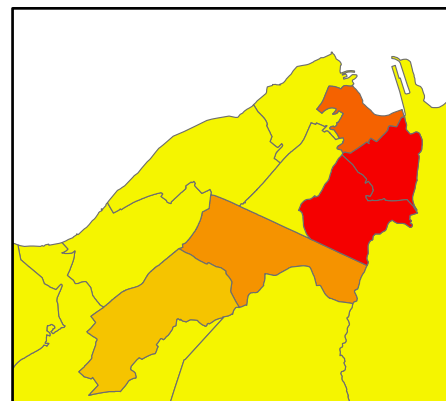

MALIC 2014 - Parth Addysg

WIMD 2014 - Education Domain

Ardal Caernarfon Area

Ardal Bangor Area

Mwyaf difreintiedig ~ Most deprived

Lleiaf difreintiedig ~ Least deprived

Ffynhonnell y Data: MALIC 2014, Llywodraeth Cymru
Data Source: WIMD 2014, Welsh Government

1:500,000

Gwasanaeth Ymchwil a Dadansoddeg, Adran Strategol a Gwella
© Hawlfraint y Goron a hawliau cronfa ddata 2014 Arolwg Ordnans 100023387

© Crown copyright and database rights 2014 Ordnance Survey 100023387
Research and Analytics Service, Strategic and Improvement Department