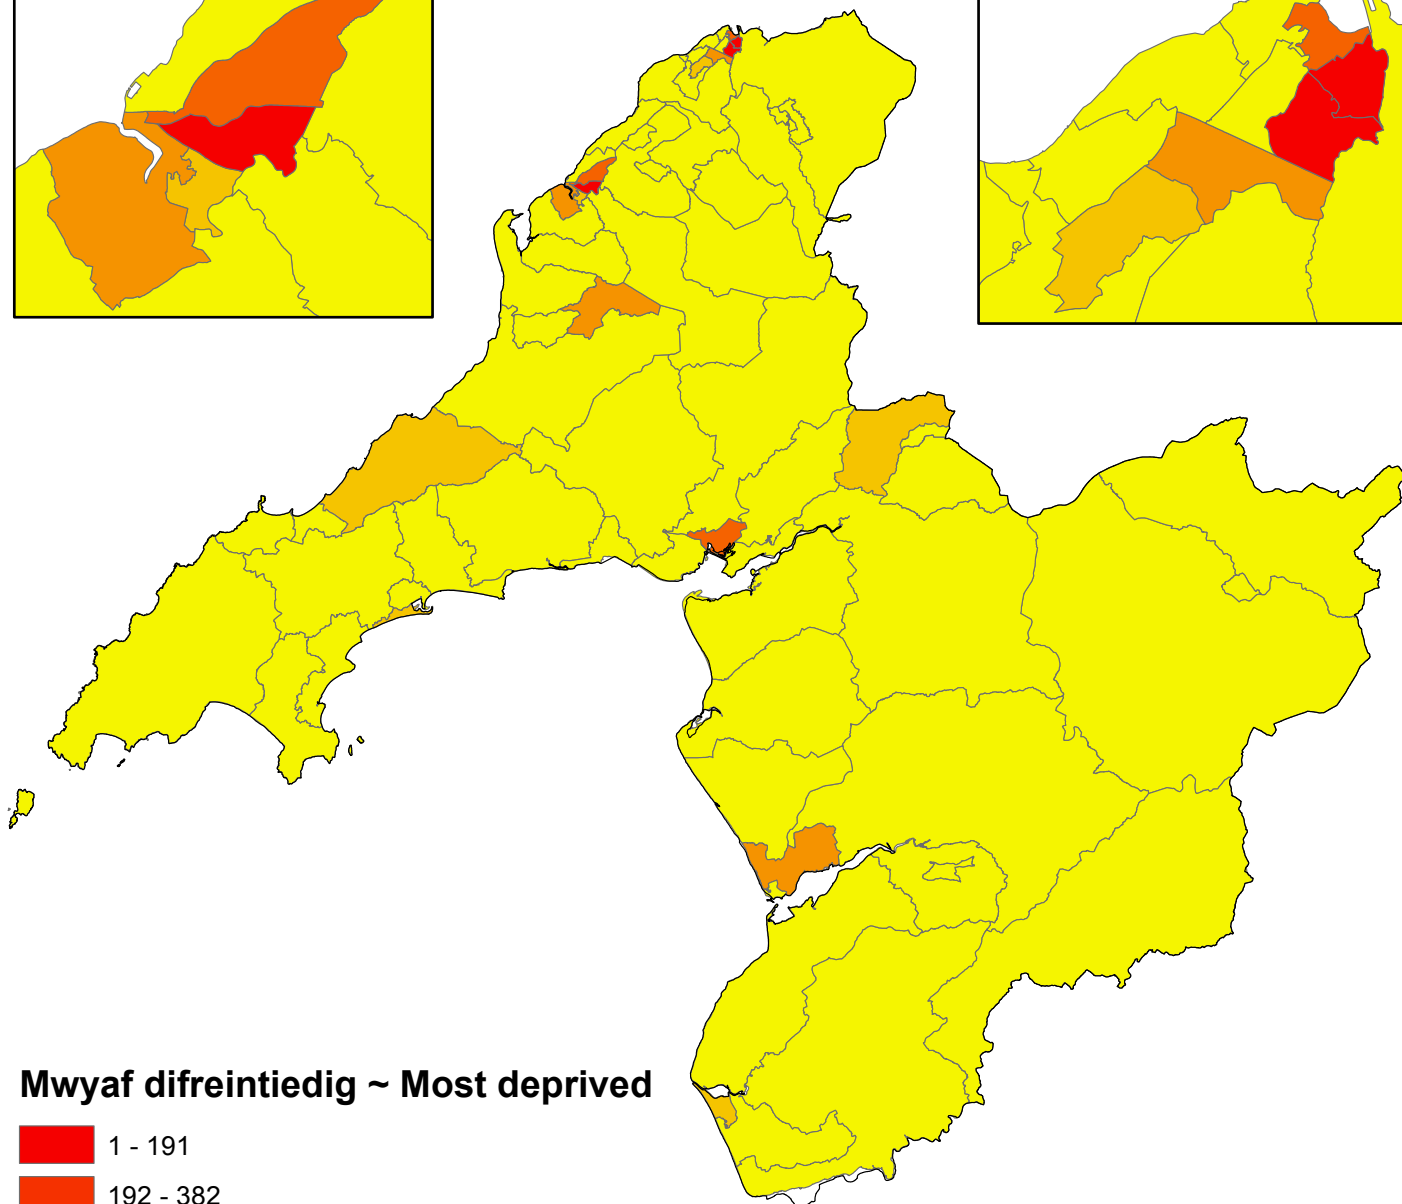

MALIC 2014 - Parth Addysg

WIMD 2014 - Education Domain

Ardal Caernarfon Area

Ardal Bangor Area

Mwyaf difreintiedig ~ Most deprived

Lleiaf difreintiedig ~ Least deprived

Ffynhonnell y Data: MALIC 2014, Llywodraeth Cymru
Data Source: WIMD 2014, Welsh Government

1:500,000

Gwasanaeth Ymchwil a Dadansoddeg, Adran Strategol a Gwella
© Hawlfraint y Goron a hawliau cronfa ddata 2014 Arolwg Ordnans 100023387

© Crown copyright and database rights 2014 Ordnance Survey 100023387
Research and Analytics Service, Strategic and Improvement Department