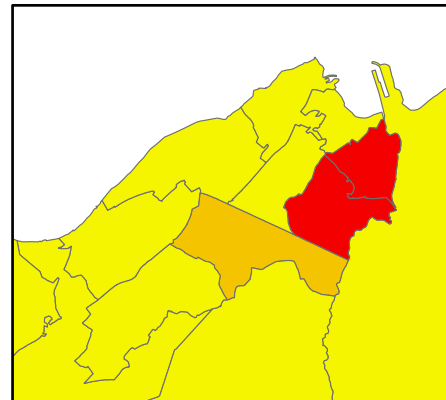

MALIC 2014 - Mynegrif Cyflawn

WIMD 2014 - Overall Index

Ardal Caernarfon Area

Ardal Bangor Area

Mwyaf difreintiedig ~ Most deprived

Lleiaf difreintiedig ~ Least deprived

Ffynhonnell y Data: MALIC 2014, Llywodraeth Cymru
Data Source: WIMD 2014, Welsh Government

1:500,000

Gwasanaeth Ymchwil a Dadansoddeg, Adran Strategol a Gwella
© Hawlfraint y Goron a hawliau cronfa ddata 2014 Arolwg Ordnans 100023387

© Crown copyright and database rights 2014 Ordnance Survey 100023387
Research and Analytics Service, Strategic and Improvement Department