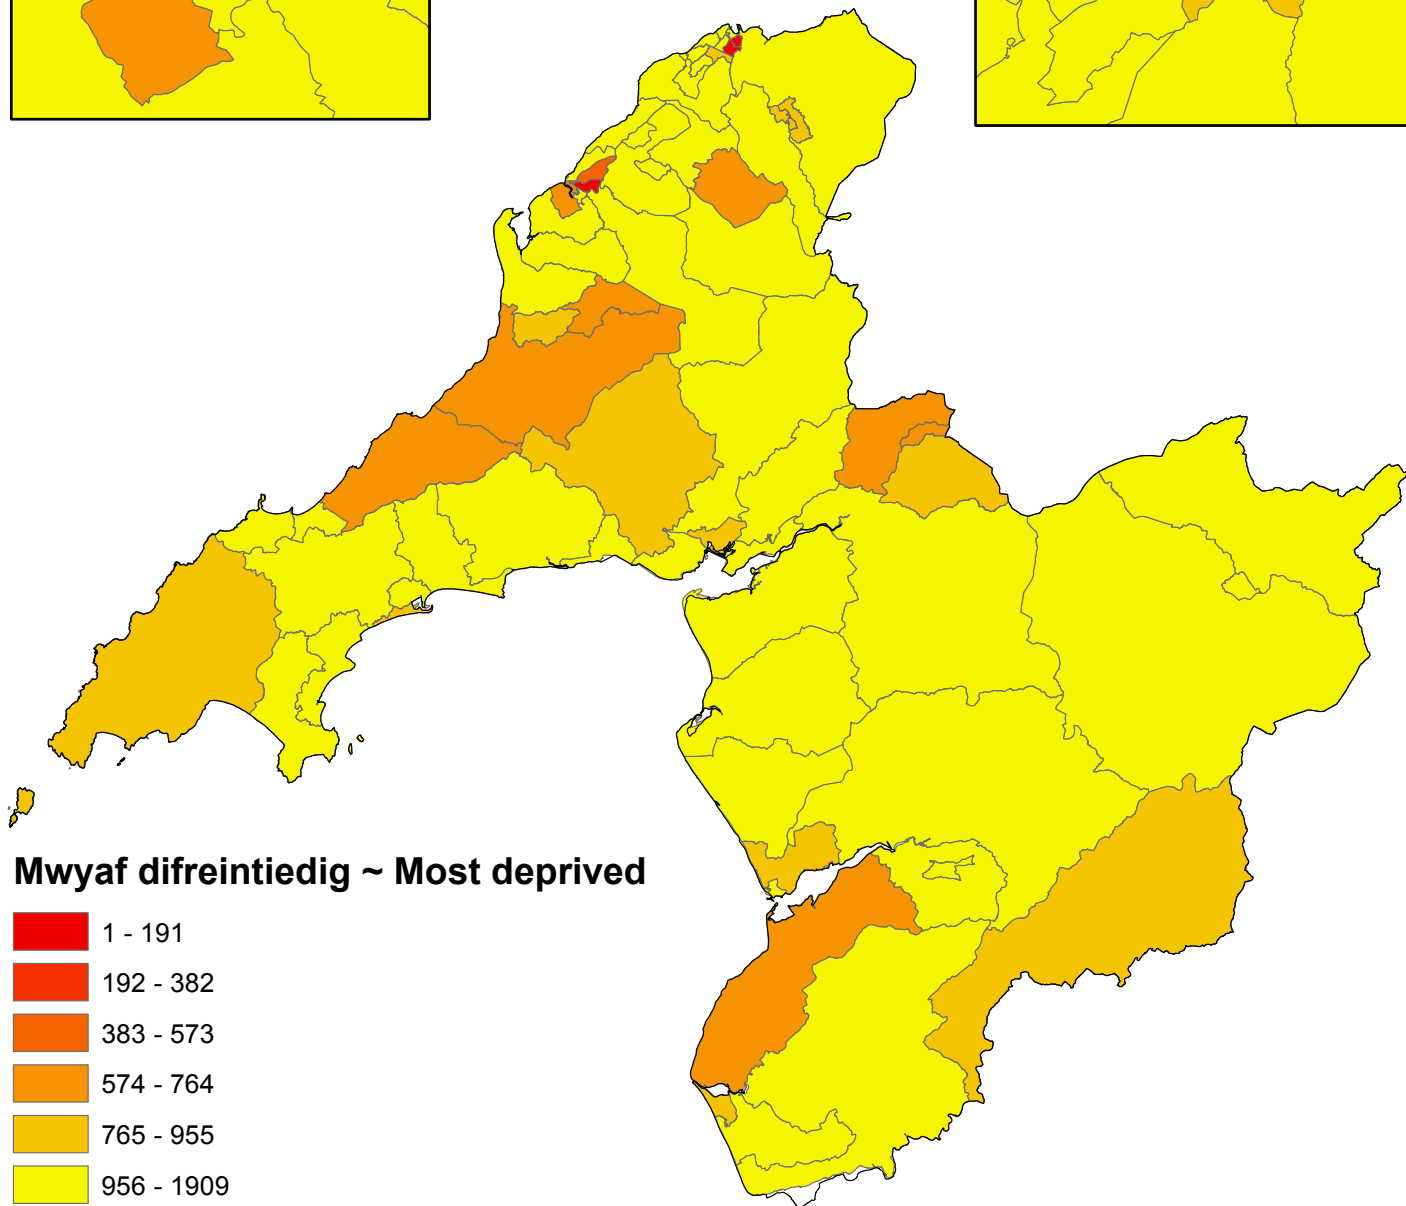

MALIC 2014 - Mynegrif Cyflawn

WIMD 2014 - Overall Index

Ardal Caernarfon Area

Ardal Bangor Area

Mwyaf difreintiedig ~ Most deprived

Lleiaf difreintiedig ~ Least deprived

Ffynhonnell y Data: MALIC 2014, Llywodraeth Cymru
Data Source: WIMD 2014, Welsh Government

1:500,000

Gwasanaeth Ymchwil a Dadansoddeg, Adran Strategol a Gwella
© Hawlfraint y Goron a hawliau cronfa ddata 2014 Arolwg Ordnans 100023387

© Crown copyright and database rights 2014 Ordnance Survey 100023387
Research and Analytics Service, Strategic and Improvement Department